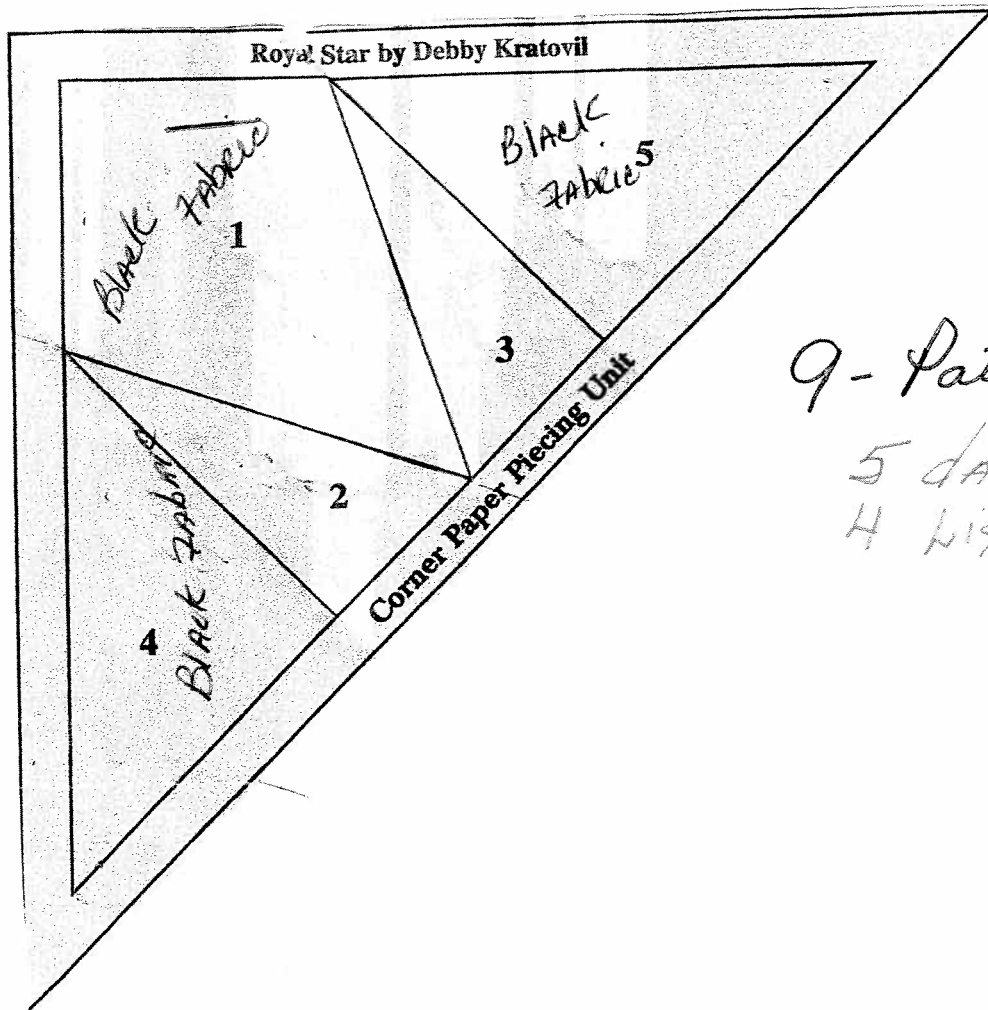

Royal Star Block 8 1/2"

9-Patch 2 1/2 Sq.
5 dark
4 light

Diagram 1

Royal Star Block