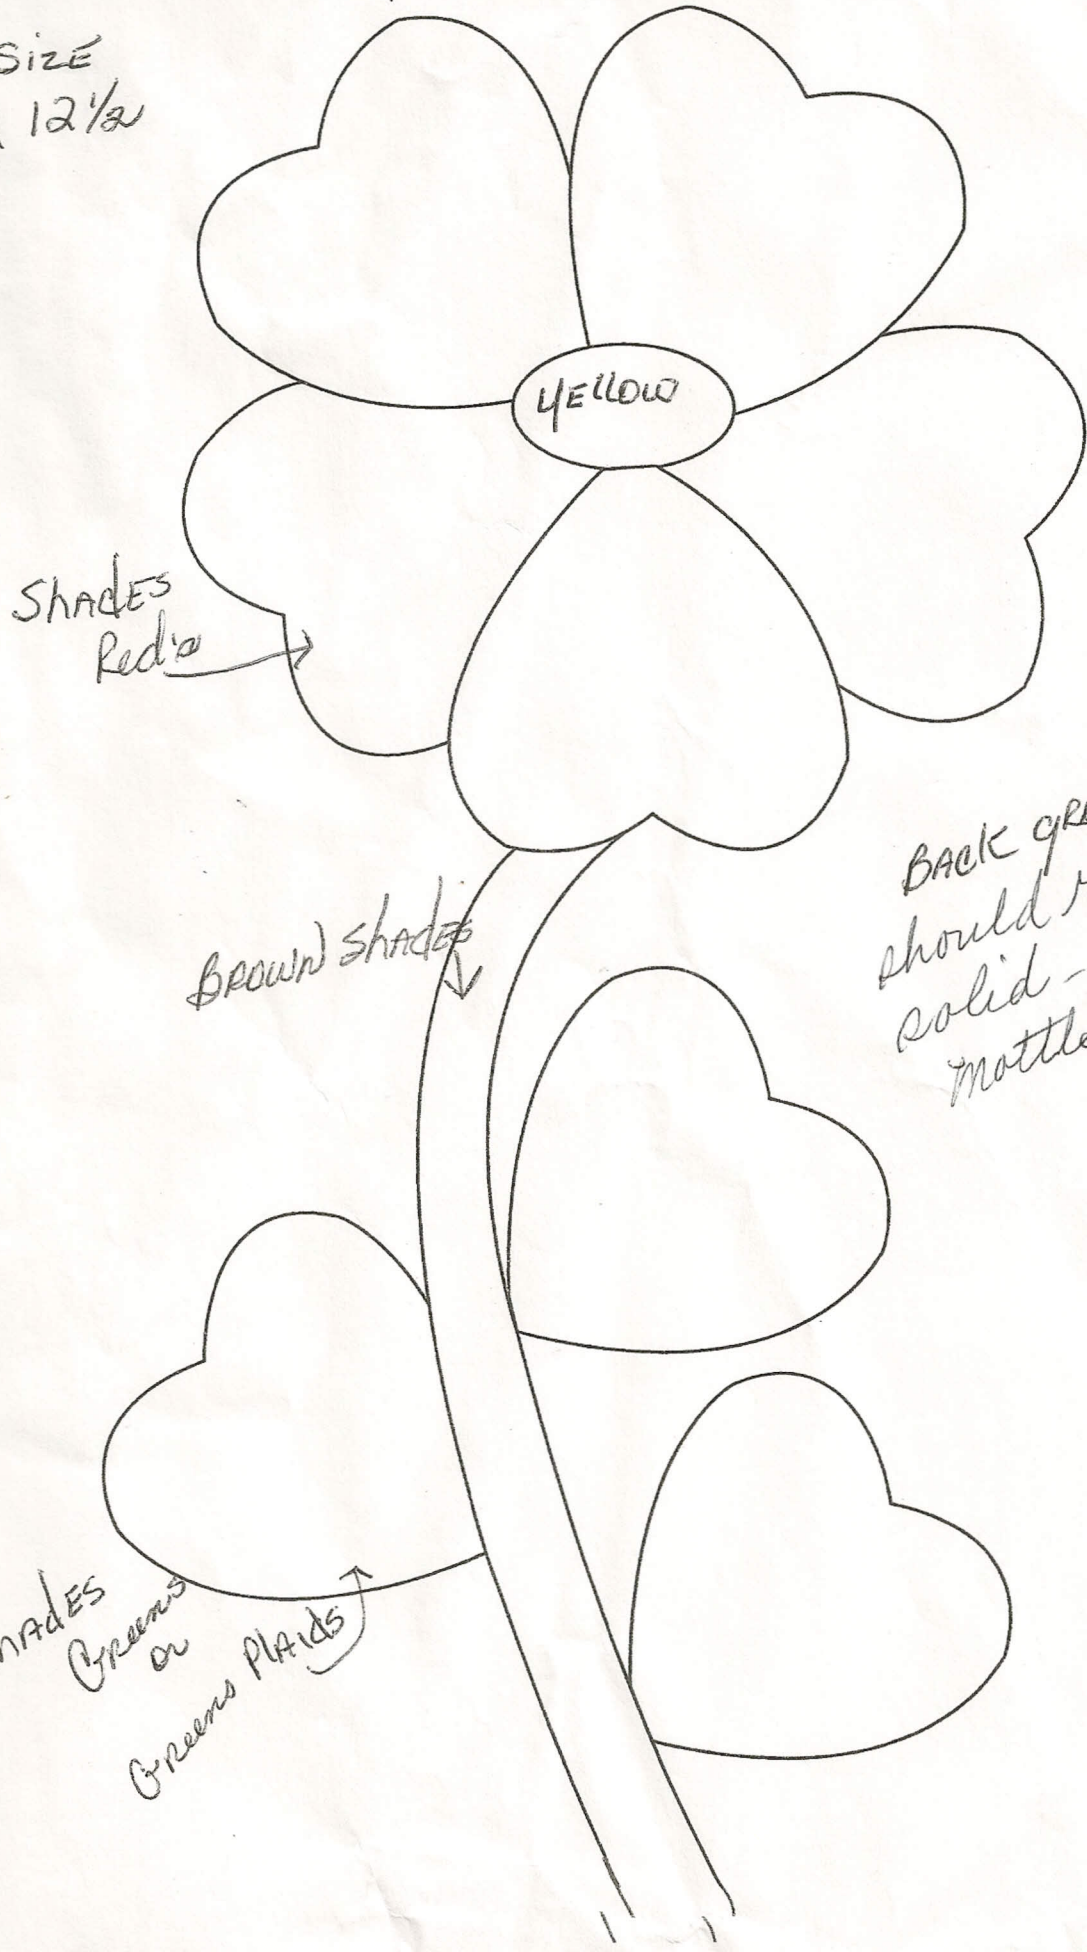

HEART Flower Block

Block size
6 1/2 x 12 1/2

SHADES
Red's

YELLOW

Brown shades

SHADES
Greens
or
Greens PLAIDS

Back ground fabric
should read as a
solid - use a
mottled fabric -